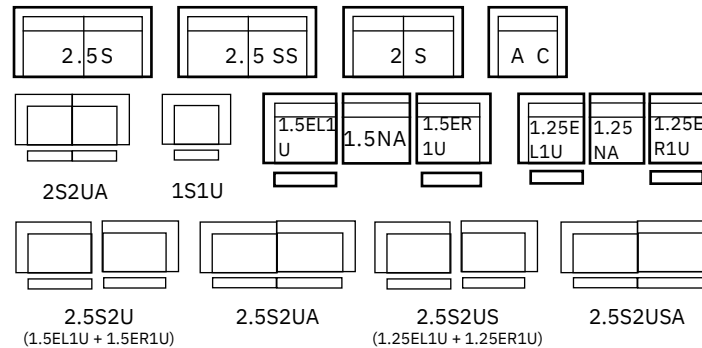

Note : Headrest HR is ACC-DM-1169 (W64 D23 H19cm)
ACC-DM-1173 (W72 D23 H19cm)

CONSTRUCTION

- **SEAT:** No-sag Spring
- **BACK REST:** Rubber Webbing
- **SEAT CUSHION:** D/42 + D/29 + Inner Coil
- **BACK REST CUSHION:** 100%Loose fibre
- **SOFA LEGS:**

Main legs code: MLG-1488-23L
Support legs code: MLG-1791-23L / MLG-1790-23L
MLG-1510-23L / MLG-1316-23L

material:
height :

Metal
140mm (MLG-1488-23L)
110mm (MLG-1790 / 1791-23L)
130mm (MLG-1510-23L)
100-150mm (MLG-1316-23L)
23 = Matte Black

colour :

* Available in ELECTRIC with USB Port (U) Version

MOKANA

INDUSTRIAL VINTAGE LIFESTYLE FURNITURE

Domicil

This design is copyrighted and shall not be used or reproduced without the consent of Domicil