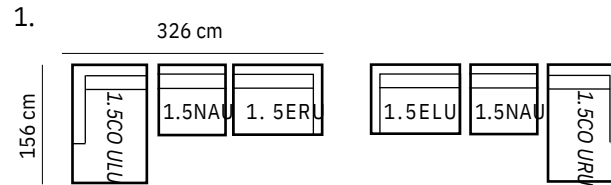

Augusta

COR - A0681 - MB

DIMENSION

Updated : 04 / 09 / 2023

Configuration	Width		Seat Width		Dept		Seat Depth		Back Height		Seat Height		Weight		Volume		
	cm	inch	cm	inch	cm	h	inch	cm	inch	cm	inc	cm	inch	kg	lb	m3	ft3
1.5ELU,1.5ERU	113	44	87	34	119 - 125		47 - 49	52 - 80	20 - 31	72	h	43	17	52	115	0.97	34.19
1.5NAU	100	39	100	39	119 - 125		47 - 49	52 - 80	20 - 31	72	28	43	17	45	100	0.86	30.26
1.5COULU,1.5COUR	113	44	87	34	156 - 161		61 - 63	89 - 117	35 - 46	72	28	43	17	62	137	1.27	44.82
U FSTB	100	39	100	39	100		49	-	-	-	28	42	17	21	47	0.42	14.83

COMBINATION

CONSTRUCTION

- **SEAT:** No-sag Spring
- **BACK REST:** Rubber Webbing
- **SEAT CUSHION:** D/38S + D/29
- **BACK REST CUSHION:** D/22
- **SOFA LEGS** (front & rear) :

Code(front): WLG-1231-27L

(rear) WLG-1199-27L

material: Wooden

height: 50mm (WLG-1231-27L)
40mm (WLG-1199-27L)

colour: 27 = Wenge - Gloss

This design is copyrighted and shall not be used or reproduced without the consent of CORIUM.