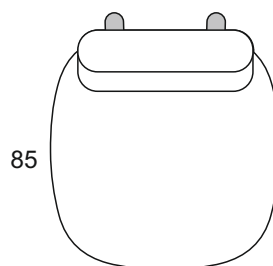

Soprano

Soprano 2,5 Sofa + 1 CHAIR

Fabric: Big Bear Cream

Soprano

PRODUCT INFORMATION

MEASUREMENTS:

	2,5 Sofa	1 Chair
WIDTH	162	77
HEIGHT	76	76
DEPTH	85	85

Dimensions may be differences +/- 3%, depending on the choice and configuration upholstery. Tolerance for dimensions of final product rises, due to the characteristic of model and fabric that has been chosen by client.

STANDARD:

Fixed upholstery
Plastic legs

SEAT: filled in with HR-3532 foam

BACK: filled in with HR-3020 foam

ELEMENTS:

182
3 Sofa

162
2,5 Sofa

142
2 Sofa