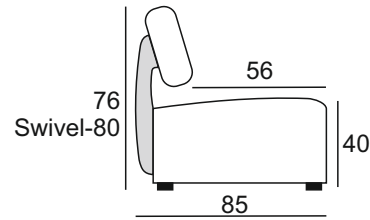

Soprano

Soprano 2,5 Sofa + 1 CHAIR

Fabric: Big Bear Cream

Soprano

PRODUCT INFORMATION

MEASUREMENTS:

	2,5 Sofa	1 Chair
WIDTH	162	77
HEIGHT	76	76
DEPTH	85	85

Dimensions may be differences +/- 3%, depending on the choice and configuration upholstery. Tolerance for dimensions of final product rises, due to the characteristic of model and fabric that has been chosen by client.

STANDARD:

Fixed upholstery
Plastic legs

SEAT: filled in with HR-3532 foam

BACK: filled in with HR-3020 foam

ELEMENTS:

182
3 Sofa

162
2,5 Sofa

142
2 Sofa