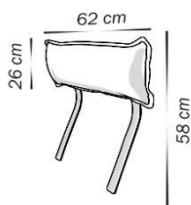

RONAN

HEIGHT: 76 cm
DEPTH: 93 cm
WIDTH: 92 cm
SEAT DEPTH: 63 cm
SEAT HEIGHT: 44 cm

STITCHING

PRODUCT INFO

FILLING

SUSPENSION

BACK

SEAT

chair is rotatable and headrest is removable