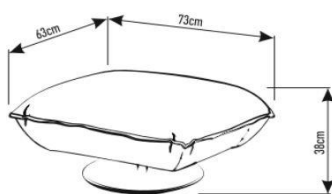

RONAN

HEIGHT: 76 cm
DEPTH: 93 cm
WIDTH: 92 cm
SEAT DEPTH: 63 cm
SEAT HEIGHT: 44 cm

STITCHING

PRODUCT INFO

FILLING

SUSPENSION

BACK

SEAT

chair is rotatable and headrest is removable