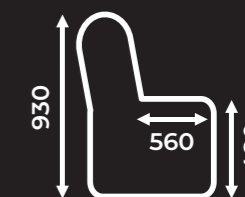

Popularne konfiguracje | Popular configurations

Legs 3,5 cm