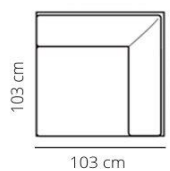

CREAM

ELEMENTS

HH

STITCHING

HEIGHT: 78 cm
DEPTH: 101 cm
SEAT DEPTH: 61 cm
SEAT HEIGHT: 45 cm
ARM HEIGHT: 62 cm
ARM WIDTH: 30 cm

PRODUCT INFO

FRAME

FILLING

BACK

SEAT

SUSPENSION

hetanker
meubelindustrie