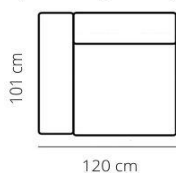

AL-1,5W (arm left)
1,5W-AR (arm right)