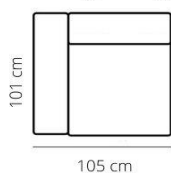

ELEMENTS

AL-1W (arm left)
1W-AR (arm right)