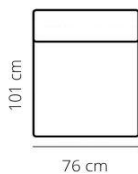

CREAM

ELEMENTS

1W

STITCHING

HEIGHT: 78 cm
DEPTH: 101 cm
SEAT DEPTH: 61 cm
SEAT HEIGHT: 45 cm
ARM HEIGHT: 62 cm
ARM WIDTH: 30 cm

PRODUCT INFO

FRAME

FILLING

BACK

SEAT

SUSPENSION

hetanker
meubelindustrie