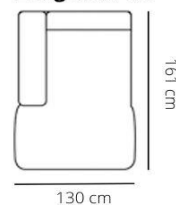

Longchair LG