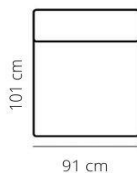

CREAM

ELEMENTS

1,5W

STITCHING

HEIGHT: 78 cm
DEPTH: 101 cm
SEAT DEPTH: 61 cm
SEAT HEIGHT: 45 cm
ARM HEIGHT: 62 cm
ARM WIDTH: 30 cm

PRODUCT INFO

FRAME

FILLING

BACK

SEAT

SUSPENSION

hetanker
meubelindustrie