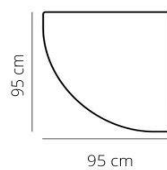

Footstool round PG