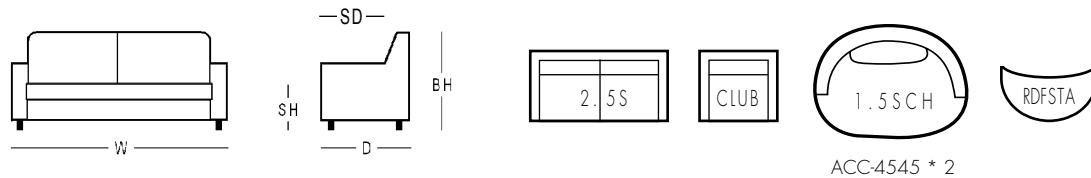

FABBRICA
G E R M A N Y

KART

FA-A0432

CLUB

FABBRICA reserves the right, at its discretion, to discontinue and make changes at any time. All products are handmade and are subjected to marginal difference in the measurements. This design is copyrighted and shall not be used or reproduced without the consent of FABBRICA.

KART
FA-A0432

DIMENSION

Updated : 08 / 03 / 2021

Configuration	Width		Seat Width		Depth		Seat Depth		Back Height		Seat Height		Weight		Volume	
	cm	inch	cm	inch	cm	inch	cm	inch	cm	inch	cm	inch	kg	lb	m ³	ft ³
2.5S	216	85	184	72	98	39	51	20	77	30	43	17	58	128	1.63	57.56
1.5SCH	131	52	98	39	123	48	74	29	84	33	44	17	45	100	1.35	47.80
CLUB	84	33	62	24	90	35	63	25	81	32	43	17	28	62	0.61	21.63
RDFSTA	91	36	60	24	60	24	-	-	-	-	42	17	11	25	0.23	8.10